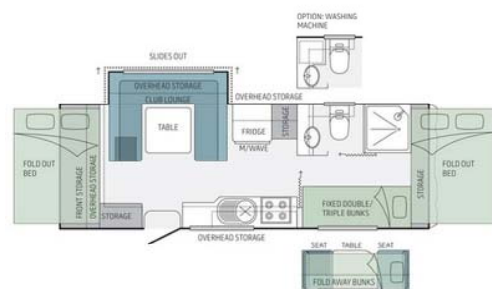

2014 JAYCO EXPANDA 21.64-1 OUTBACK

- INCLUDES A SLIDE OUT & SLEEPS UP TO 8 & ENSUITE

Travel Height	3020mm (9' 11")
Interior Height	1978mm (6' 6")
Tare Weight	2431kg
ATM Weight	2906kg
Payload Capacity	475kg
Towball Weight	165kg (212kg max)

Estimated cost:	19 - 28/10/18	10 days	AUD2,710
- 3 people	11 - 28/10/18	18 days	AUD4,200

Van comes with a starter pack of tea, coffee, sugar etc; lease out cleaning, daily water tank filling and waste emptying.

21.64-1